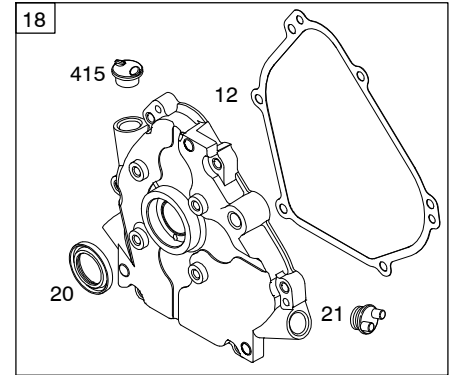

Illustrated Parts List

Model Series

12T400

TYPE NUMBERS
0110 through 0116.

TABLE OF CONTENTS

Air Cleaner	6
Blower Housing	7
Camshaft	2
Carburetor	4
Controls	5
Crankcase Cover	2
Crankshaft	2
Cylinder	2
Cylinder Head	3
Exhaust System	6
Flywheel	7
Fuel Supply	4
Governor Spring	5
Ignition	5
Kits/Gaskets - Carburetor	4
Kits/Gaskets - Engine	2
Kits/Gaskets - Valve	3
Lubrication	2
Piston Group	2
Rewind Starter	7

1319 WARNING LABEL

REQUIRED when replacing parts with warning labels affixed.

1058 OPERATOR'S MANUAL

1330 REPAIR MANUAL

358 ENGINE GASKET SET

Illustrations cover a range of engines. Parts shown without corresponding text may not be used on your specific engine.

Illustrations cover a range of engines. Parts shown without corresponding text may not be used on your specific engine.

Illustrations cover a range of engines. Parts shown without corresponding text may not be used on your specific engine.
 4161-5 Assemblies include all parts shown in frames. 04/08/2009