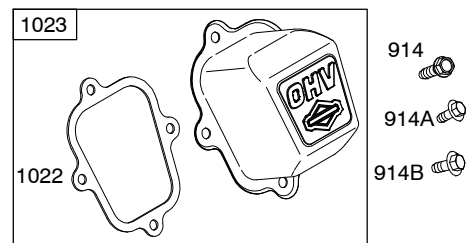

Illustrated Parts List

Model Series

12T400

TYPE NUMBERS
0110 through 0116.

TABLE OF CONTENTS

Air Cleaner	6
Blower Housing	7
Camshaft	2
Carburetor	4
Controls	5
Crankcase Cover	2
Crankshaft	2
Cylinder	2
Cylinder Head	3
Exhaust System	6
Flywheel	7
Fuel Supply	4
Governor Spring	5
Ignition	5
Kits/Gaskets - Carburetor	4
Kits/Gaskets - Engine	2
Kits/Gaskets - Valve	3
Lubrication	2
Piston Group	2
Rewind Starter	7

1319 WARNING LABEL

REQUIRED when replacing parts with warning labels affixed.

1058 OPERATOR'S MANUAL

1330 REPAIR MANUAL

358 ENGINE GASKET SET

Illustrations cover a range of engines. Parts shown without corresponding text may not be used on your specific engine.