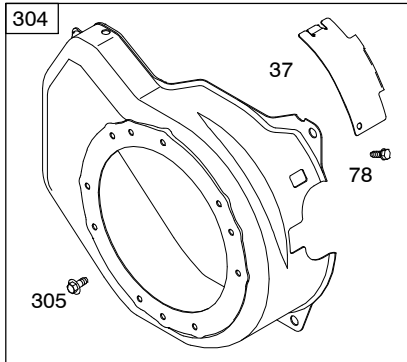

1036 EMISSIONS LABEL