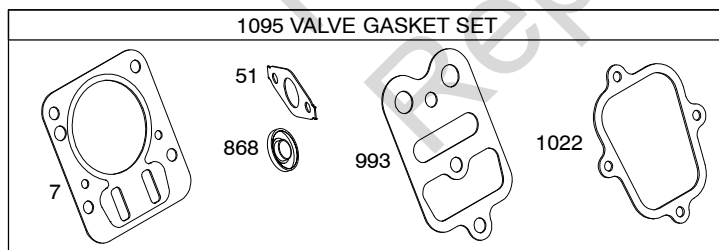

Illustrated Parts List

Model Series

12T400

TYPE NUMBERS
0110 through 0116.

TABLE OF CONTENTS

Air Cleaner	6
Blower Housing	7
Camshaft	2
Carburetor	4
Controls	5
Crankcase Cover	2
Crankshaft	2
Cylinder	2
Cylinder Head	3
Exhaust System	6
Flywheel	7
Fuel Supply	4
Governor Spring	5
Ignition	5
Kits/Gaskets - Carburetor	4
Kits/Gaskets - Engine	2
Kits/Gaskets - Valve	3
Lubrication	2
Piston Group	2
Rewind Starter	7

1319 WARNING LABEL

REQUIRED when replacing parts with warning labels affixed.

1058 OPERATOR'S MANUAL

1330 REPAIR MANUAL

358 ENGINE GASKET SET

Illustrations cover a range of engines. Parts shown without corresponding text may not be used on your specific engine.