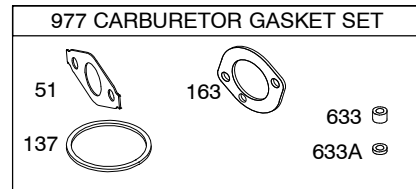

Illustrated Parts List

Model Series

12T400

TYPE NUMBERS
0110 through 0116.

TABLE OF CONTENTS

Air Cleaner	6
Blower Housing	7
Camshaft	2
Carburetor	4
Controls	5
Crankcase Cover	2
Crankshaft	2
Cylinder	2
Cylinder Head	3
Exhaust System	6
Flywheel	7
Fuel Supply	4
Governor Spring	5
Ignition	5
Kits/Gaskets - Carburetor	4
Kits/Gaskets - Engine	2
Kits/Gaskets - Valve	3
Lubrication	2
Piston Group	2
Rewind Starter	7

1319 WARNING LABEL

REQUIRED when replacing parts with warning labels affixed.

1058 OPERATOR'S MANUAL

1330 REPAIR MANUAL

358 ENGINE GASKET SET

Illustrations cover a range of engines. Parts shown without corresponding text may not be used on your specific engine.