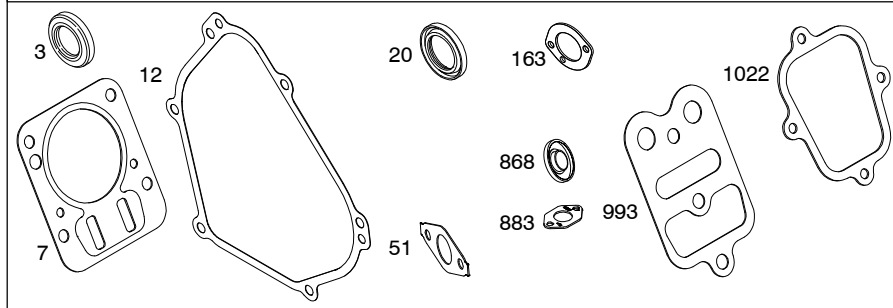

Illustrated Parts List

Model Series

12T400

TYPE NUMBERS
0110 through 0116.

TABLE OF CONTENTS

Air Cleaner	6
Blower Housing	7
Camshaft	2
Carburetor	4
Controls	5
Crankcase Cover	2
Crankshaft	2
Cylinder	2
Cylinder Head	3
Exhaust System	6
Flywheel	7
Fuel Supply	4
Governor Spring	5
Ignition	5
Kits/Gaskets - Carburetor	4
Kits/Gaskets - Engine	2
Kits/Gaskets - Valve	3
Lubrication	2
Piston Group	2
Rewind Starter	7

1319 WARNING LABEL

REQUIRED when replacing parts with warning labels affixed.

1058 OPERATOR'S MANUAL

1330 REPAIR MANUAL

358 ENGINE GASKET SET

Illustrations cover a range of engines. Parts shown without corresponding text may not be used on your specific engine.

Illustrations cover a range of engines. Parts shown without corresponding text may not be used on your specific engine.

Illustrations cover a range of engines. Parts shown without corresponding text may not be used on your specific engine.
 4161-5 Assemblies include all parts shown in frames. 04/08/2009