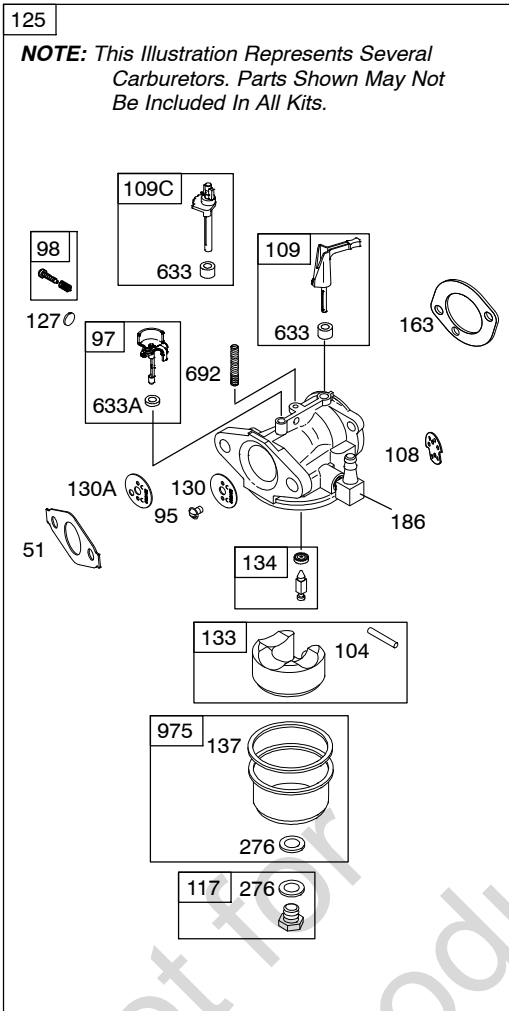

Illustrated Parts List

Model Series

12T400

TYPE NUMBERS
0110 through 0116.

TABLE OF CONTENTS

Air Cleaner	6
Blower Housing	7
Camshaft	2
Carburetor	4
Controls	5
Crankcase Cover	2
Crankshaft	2
Cylinder	2
Cylinder Head	3
Exhaust System	6
Flywheel	7
Fuel Supply	4
Governor Spring	5
Ignition	5
Kits/Gaskets - Carburetor	4
Kits/Gaskets - Engine	2
Kits/Gaskets - Valve	3
Lubrication	2
Piston Group	2
Rewind Starter	7

1319 WARNING LABEL

REQUIRED when replacing parts with warning labels affixed.

1058 OPERATOR'S MANUAL

1330 REPAIR MANUAL

358 ENGINE GASKET SET

Illustrations cover a range of engines. Parts shown without corresponding text may not be used on your specific engine.