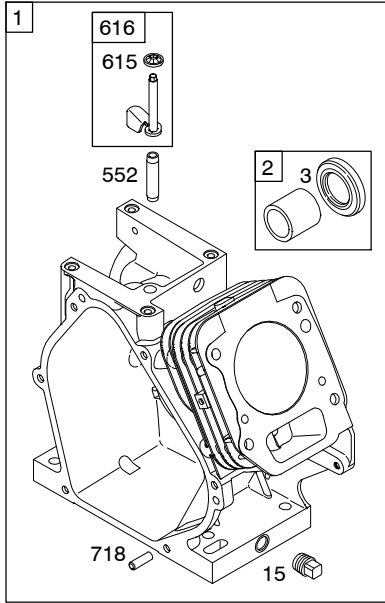

Illustrated Parts List

Model Series

12T400

TYPE NUMBERS
0110 through 0116.

TABLE OF CONTENTS

Air Cleaner	6
Blower Housing	7
Camshaft	2
Carburetor	4
Controls	5
Crankcase Cover	2
Crankshaft	2
Cylinder	2
Cylinder Head	3
Exhaust System	6
Flywheel	7
Fuel Supply	4
Governor Spring	5
Ignition	5
Kits/Gaskets - Carburetor	4
Kits/Gaskets - Engine	2
Kits/Gaskets - Valve	3
Lubrication	2
Piston Group	2
Rewind Starter	7

1319 WARNING LABEL

REQUIRED when replacing parts with warning labels affixed.

1058 OPERATOR'S MANUAL

1330 REPAIR MANUAL

358 ENGINE GASKET SET

Illustrations cover a range of engines. Parts shown without corresponding text may not be used on your specific engine.