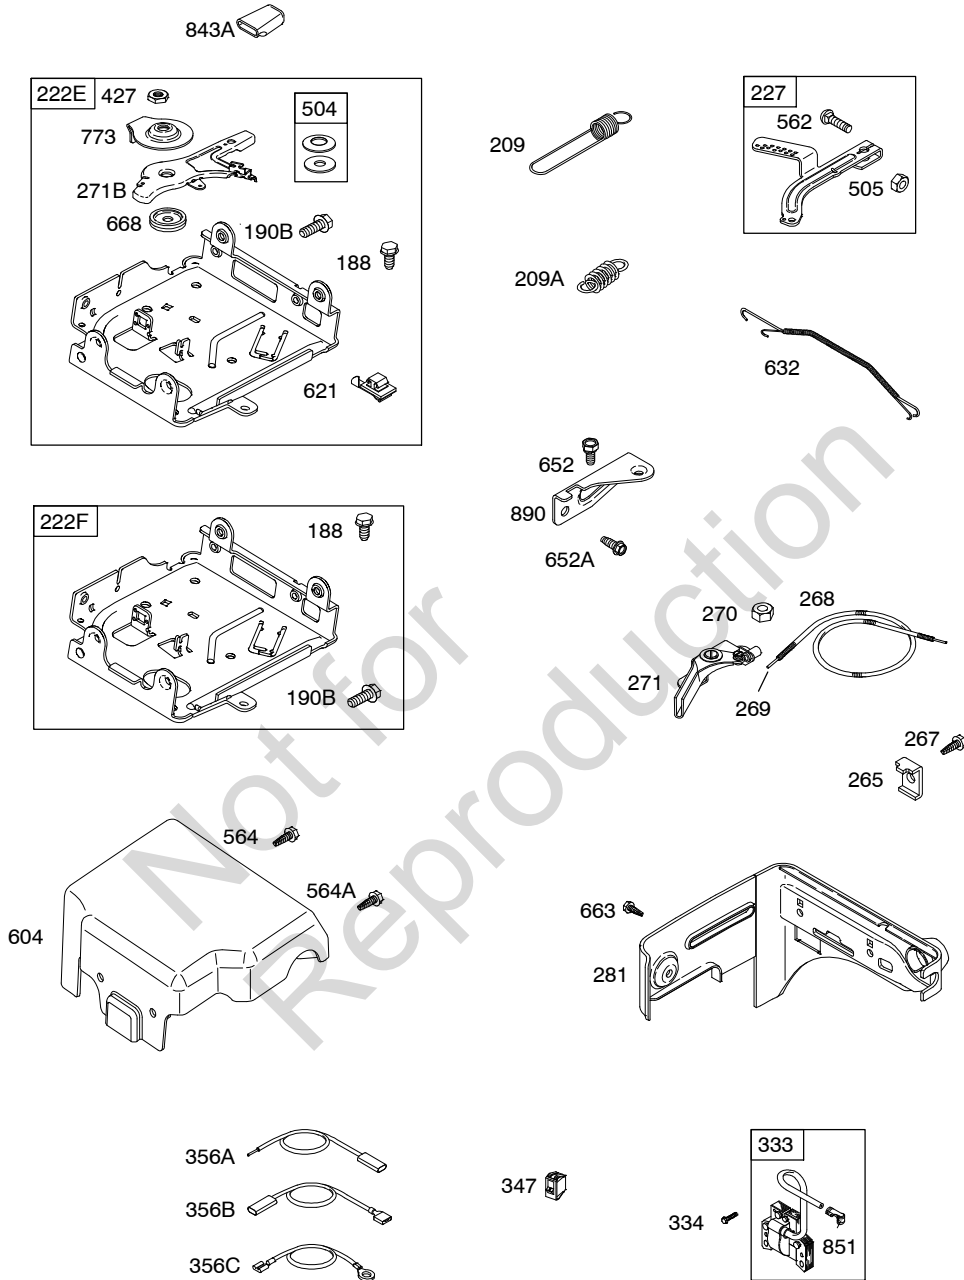

Illustrations cover a range of engines. Parts shown without corresponding text may not be used on your specific engine.
4161-5 Assemblies include all parts shown in frames. 04/08/2009