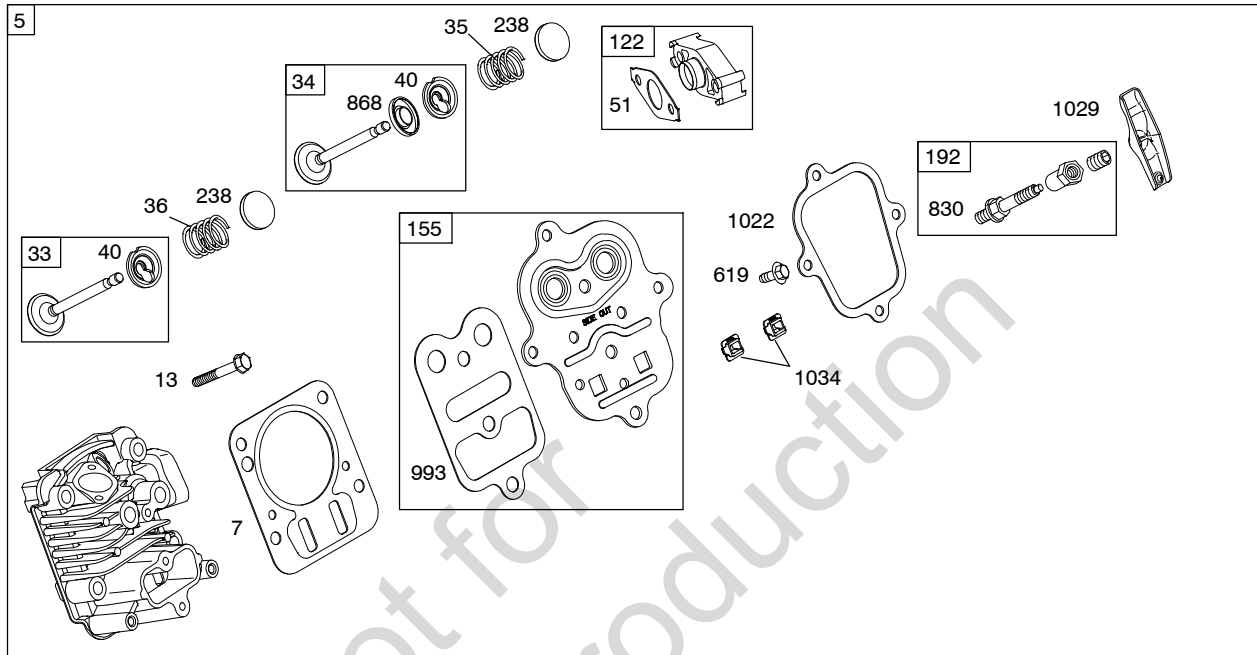

Illustrated Parts List

Model Series

12T400

TYPE NUMBERS
0110 through 0116.

TABLE OF CONTENTS

Air Cleaner	6
Blower Housing	7
Camshaft	2
Carburetor	4
Controls	5
Crankcase Cover	2
Crankshaft	2
Cylinder	2
Cylinder Head	3
Exhaust System	6
Flywheel	7
Fuel Supply	4
Governor Spring	5
Ignition	5
Kits/Gaskets - Carburetor	4
Kits/Gaskets - Engine	2
Kits/Gaskets - Valve	3
Lubrication	2
Piston Group	2
Rewind Starter	7

1319 WARNING LABEL

REQUIRED when replacing parts with warning labels affixed.

1058 OPERATOR'S MANUAL

1330 REPAIR MANUAL

358 ENGINE GASKET SET

Illustrations cover a range of engines. Parts shown without corresponding text may not be used on your specific engine.

Illustrations cover a range of engines. Parts shown without corresponding text may not be used on your specific engine.

Illustrations cover a range of engines. Parts shown without corresponding text may not be used on your specific engine.
 4161-5 Assemblies include all parts shown in frames. 04/08/2009

12T400

Illustrations cover a range of engines. Parts shown without corresponding text may not be used on your specific engine.

4161-6

Assemblies include all parts shown in frames.

04/08/2009

1036 EMISSIONS LABEL