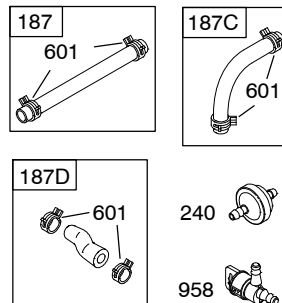

Illustrated Parts List

Model Series

12T400

TYPE NUMBERS
0110 through 0116.

TABLE OF CONTENTS

Air Cleaner	6
Blower Housing	7
Camshaft	2
Carburetor	4
Controls	5
Crankcase Cover	2
Crankshaft	2
Cylinder	2
Cylinder Head	3
Exhaust System	6
Flywheel	7
Fuel Supply	4
Governor Spring	5
Ignition	5
Kits/Gaskets - Carburetor	4
Kits/Gaskets - Engine	2
Kits/Gaskets - Valve	3
Lubrication	2
Piston Group	2
Rewind Starter	7

1319 WARNING LABEL

REQUIRED when replacing parts with warning labels affixed.

1058 OPERATOR'S MANUAL

1330 REPAIR MANUAL

358 ENGINE GASKET SET

Illustrations cover a range of engines. Parts shown without corresponding text may not be used on your specific engine.

Illustrations cover a range of engines. Parts shown without corresponding text may not be used on your specific engine.

Illustrations cover a range of engines. Parts shown without corresponding text may not be used on your specific engine.
 4161-5 Assemblies include all parts shown in frames. 04/08/2009